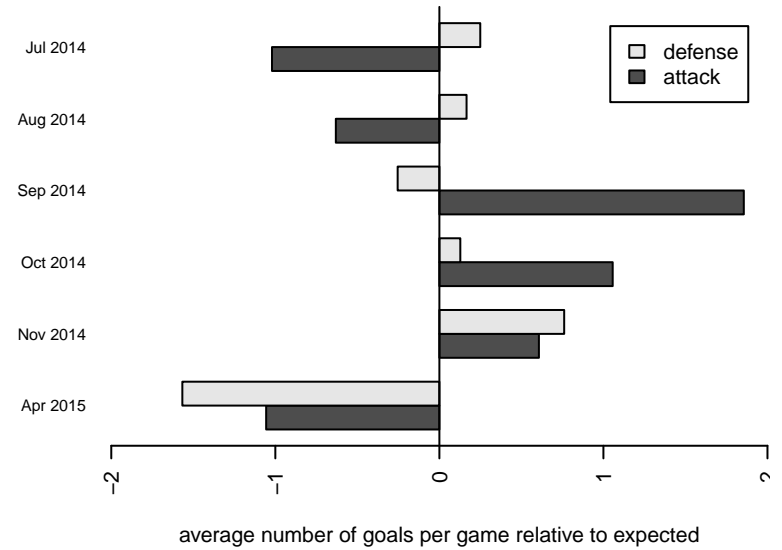

Performance relative to 13 month average