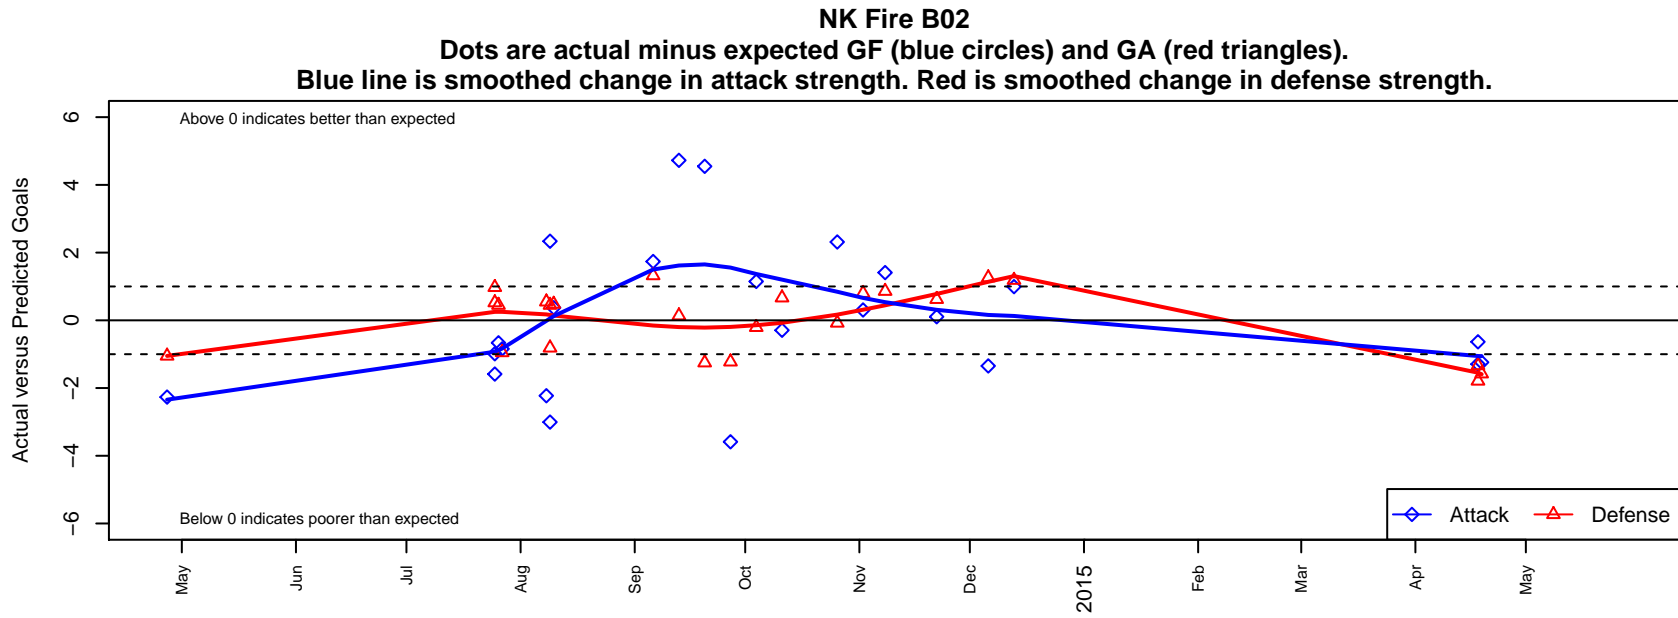

**attack and defense variance (black dot)
relative to other teams
and top 10 in region**

**attack and defense rating
relative to others at age
and all opponents in last 13 months**

NK Fire B02

North Kitsap SC
Poulsbo, WA
B02 total strength=559
attack=0.73 defense=0.26
fall league = PSPL Classic 2 U12

alt names used:
NK Fire 02
NK Fire 02
NK Fire 02
NKSC B02 FIRE (WA)

Venues played:
2013 WA Cup BU11 Bronze U11
2014 Crossfire Select Cup BU12 Silver
2014 Blast Off BU12 B
2014 PSPL Classic 2 U12
2014 WA Cup BU12 Gold/Platinum U12