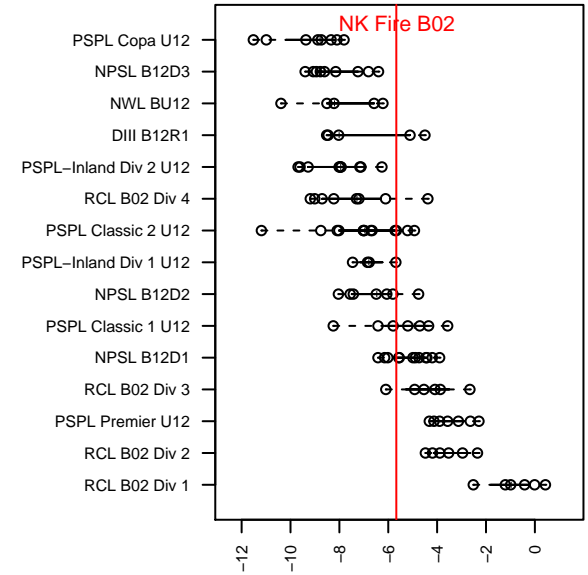

**attack and defense rating
relative to others at age
and all opponents in last 13 months**